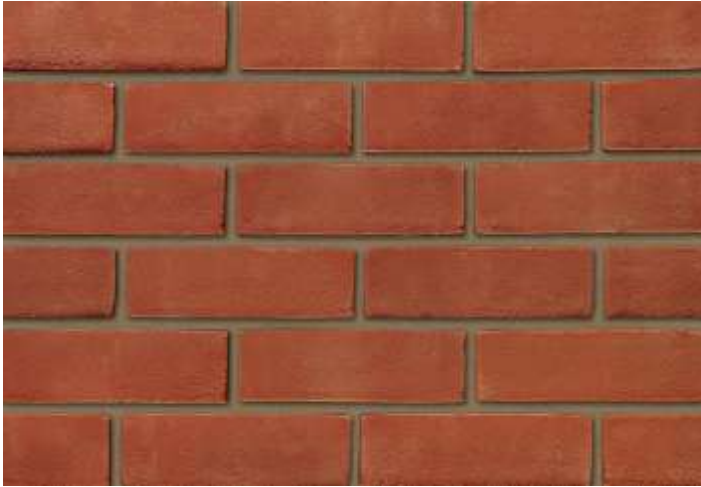

Leicester Red Stock

Ibstock
At the heart of building

Product Information

Ibstock Code:	802
Type:	Stock
Facing Description:	Sandfaced
Dry Brick Weight (kg):	2.2kg
Pack Quantity:	500
Packaging (standard):	Banded(plastic) & Shrinkwrapped
Factory:	Eclipse

Technical Specification (to BS EN 771-1)

Brick Dimensions (L x W x H mm):	215x102x65
Size Tolerances Mean & Range:	T2 R1
Configuration:	Single Frog
Voids (%):	41487
Compressive Strength (N/mm ²):	20
Active Soluble Salts:	S2
Water Absorption (% weight):	19
Durability:	F2
Gross Dry Density (Sound Insulation) (Kg/m ³):	1530
Equivalent Thermal Conductivity "K" value 5% Exposed:	Refer to Ibstock
Initial Rate of Absorption (Suction Rate) (Kg/m ² /min):	Refer to Ibstock
EAN:	5036340000000